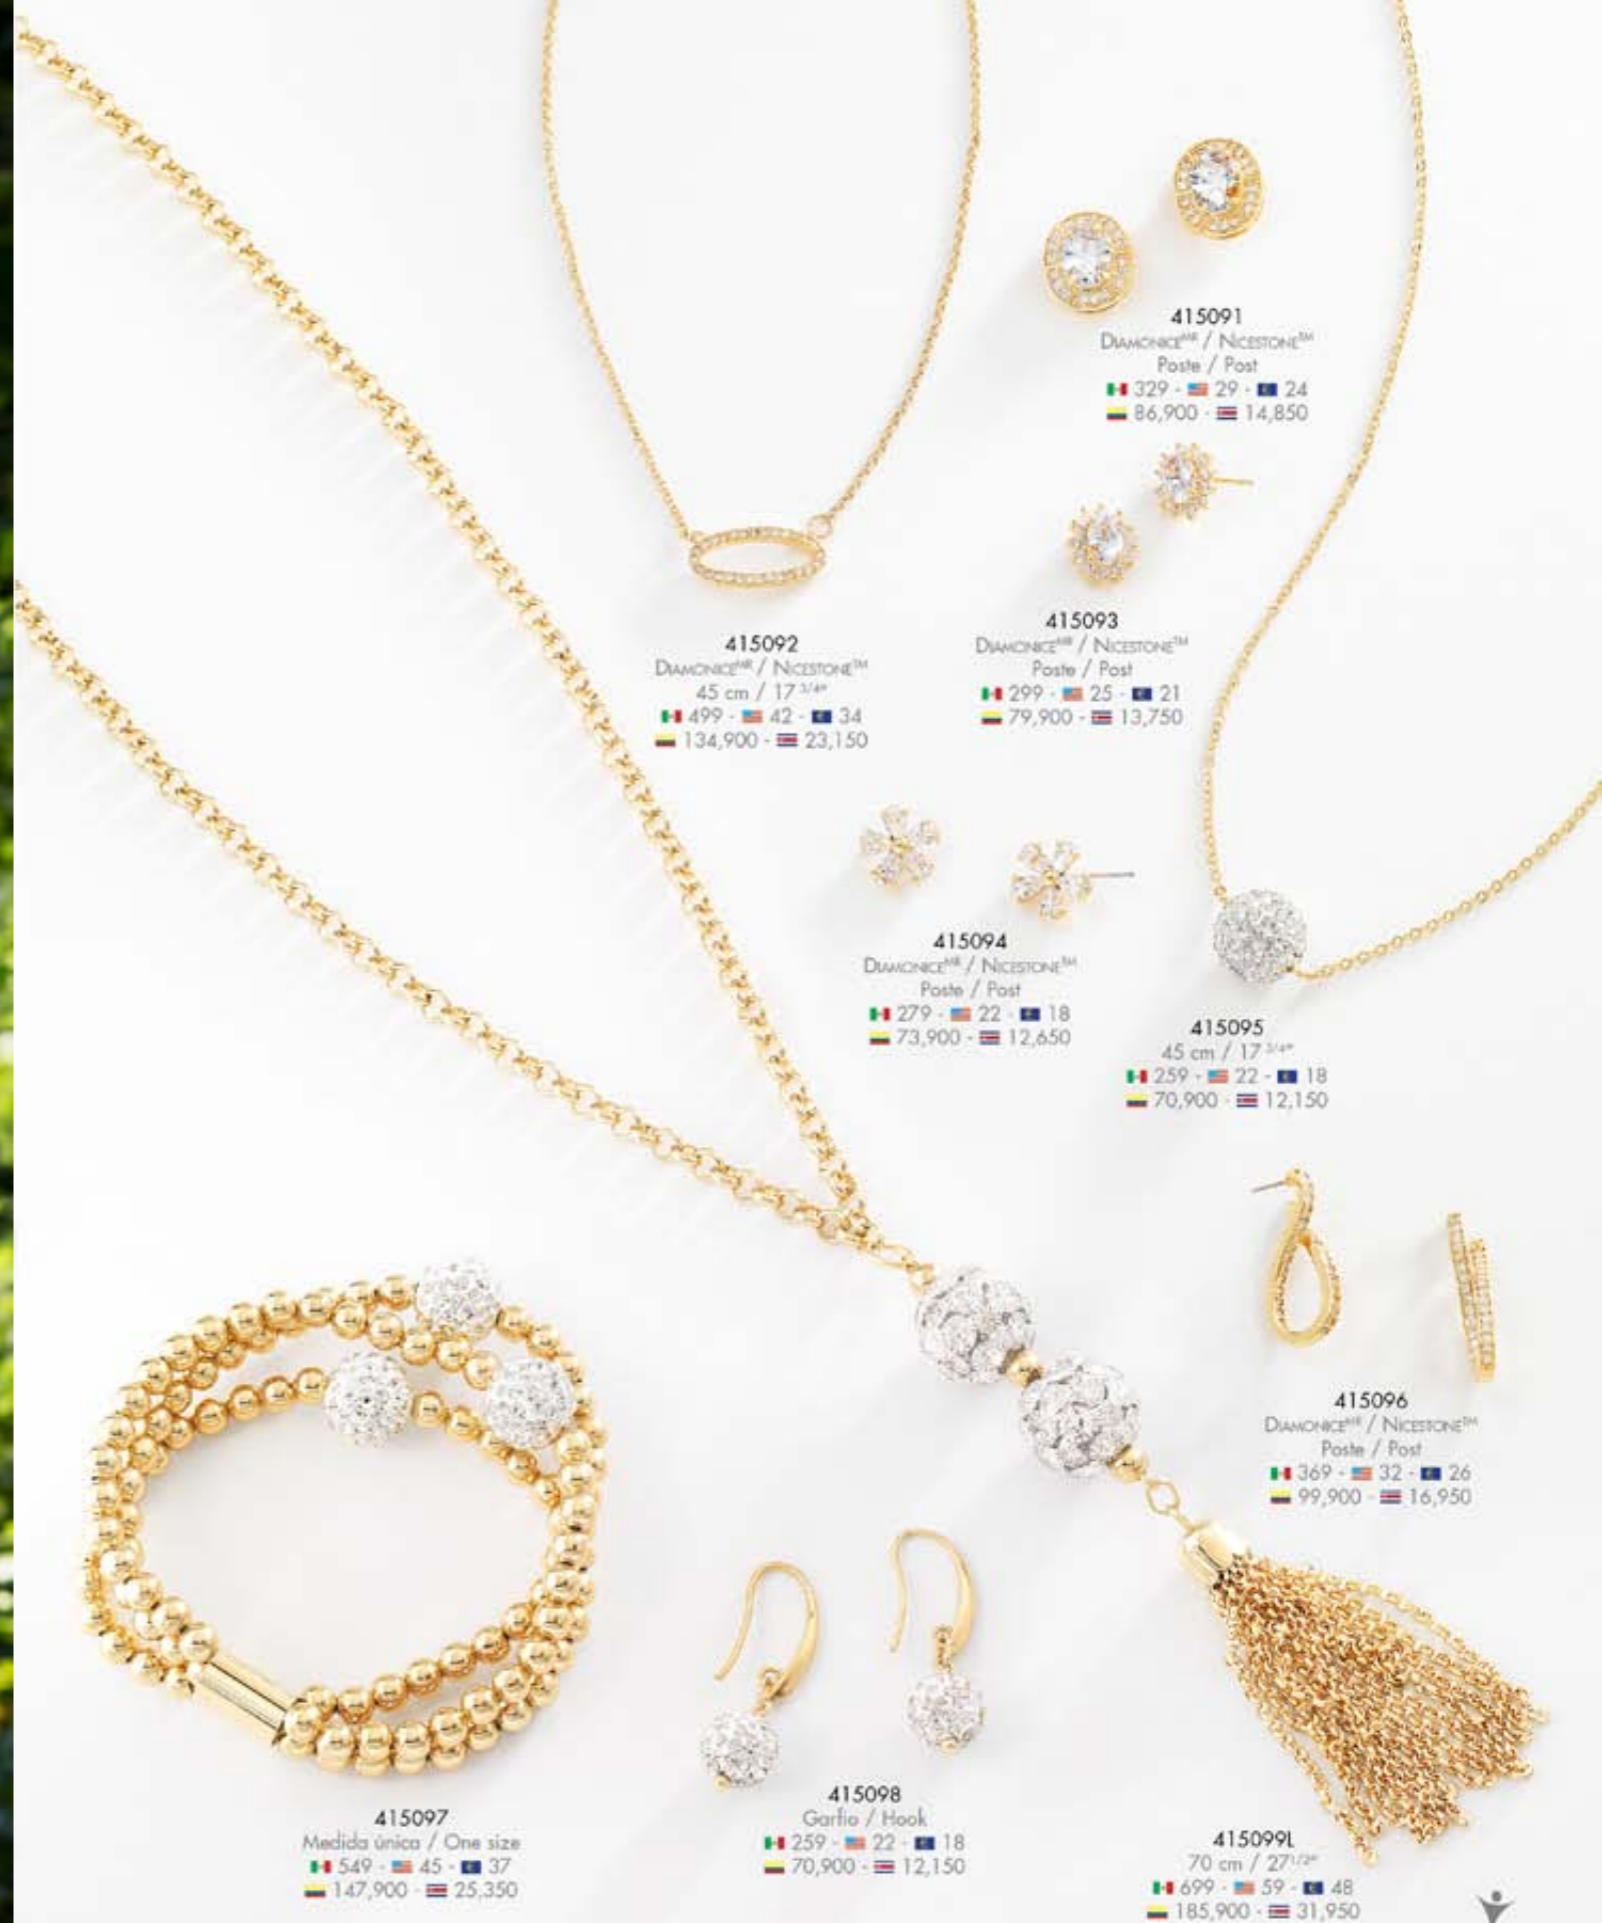

Piedras de cristal y/o Diamonice. / Crystal stones and Nicestone.
Joyería con 4 baños de oro de 18 kilates, o rodio. / Gold plated or rhodium plated jewelry.